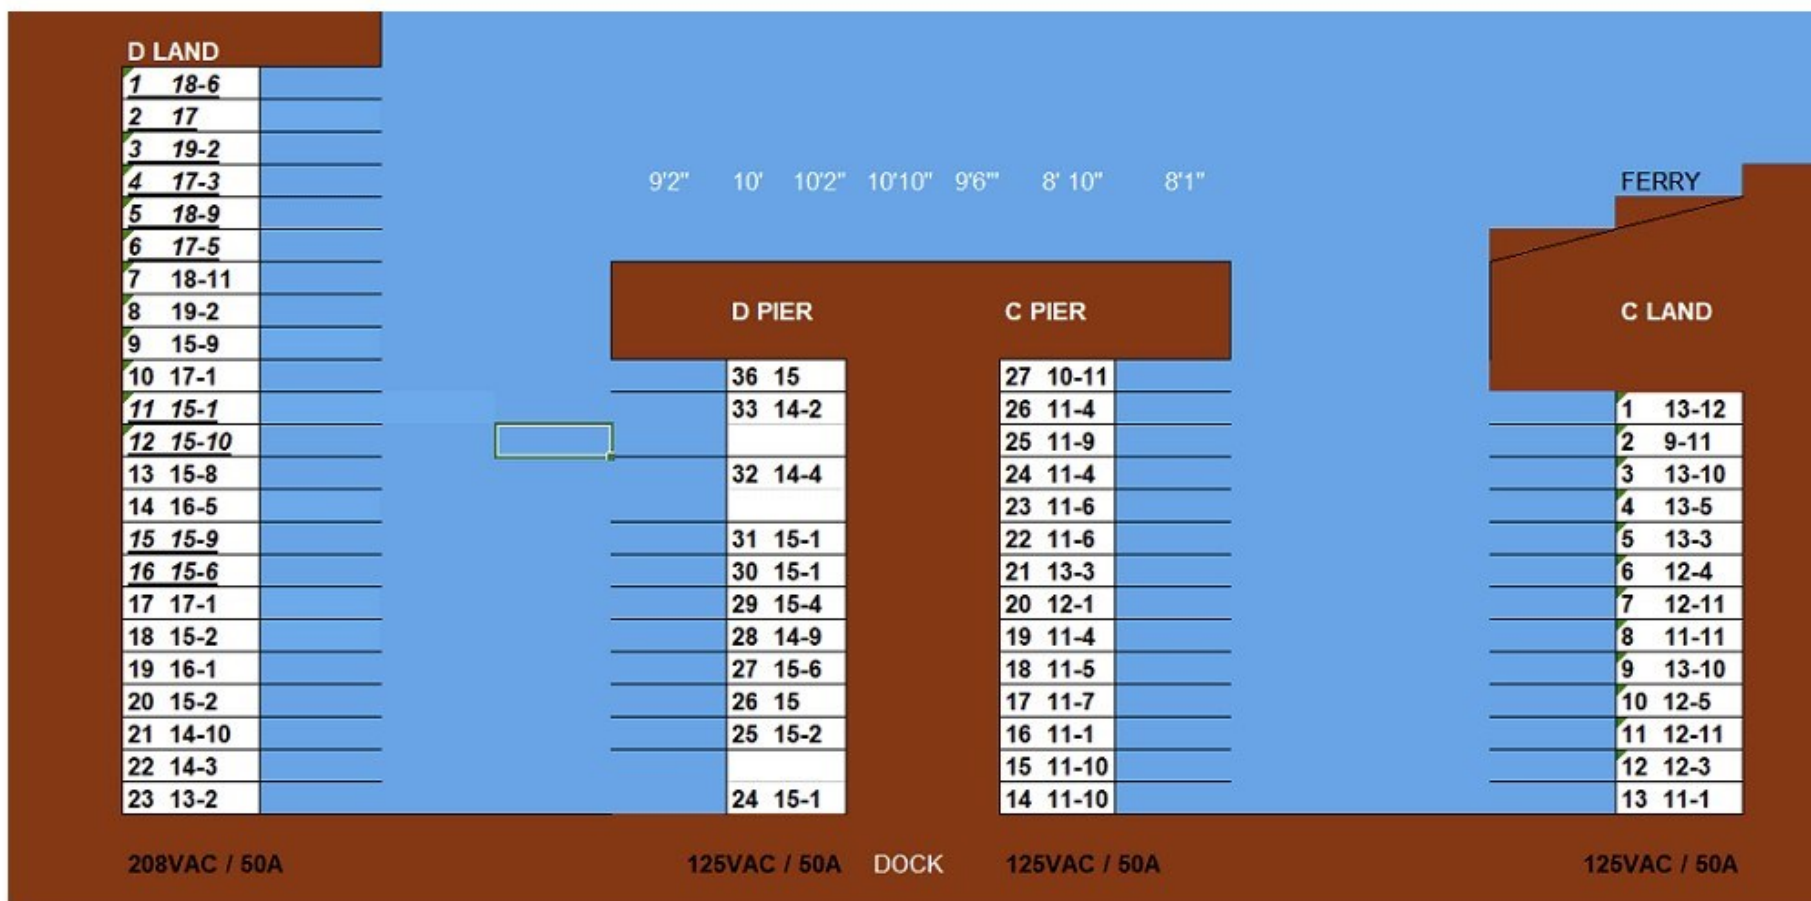

Watch Hill Marina & Visitor Services Map

Watch Hill – Basins C & D

This is an outline of the dockage available.
 Please call to make reservations and
 confirm space.

Watch Hill – Basins A & B