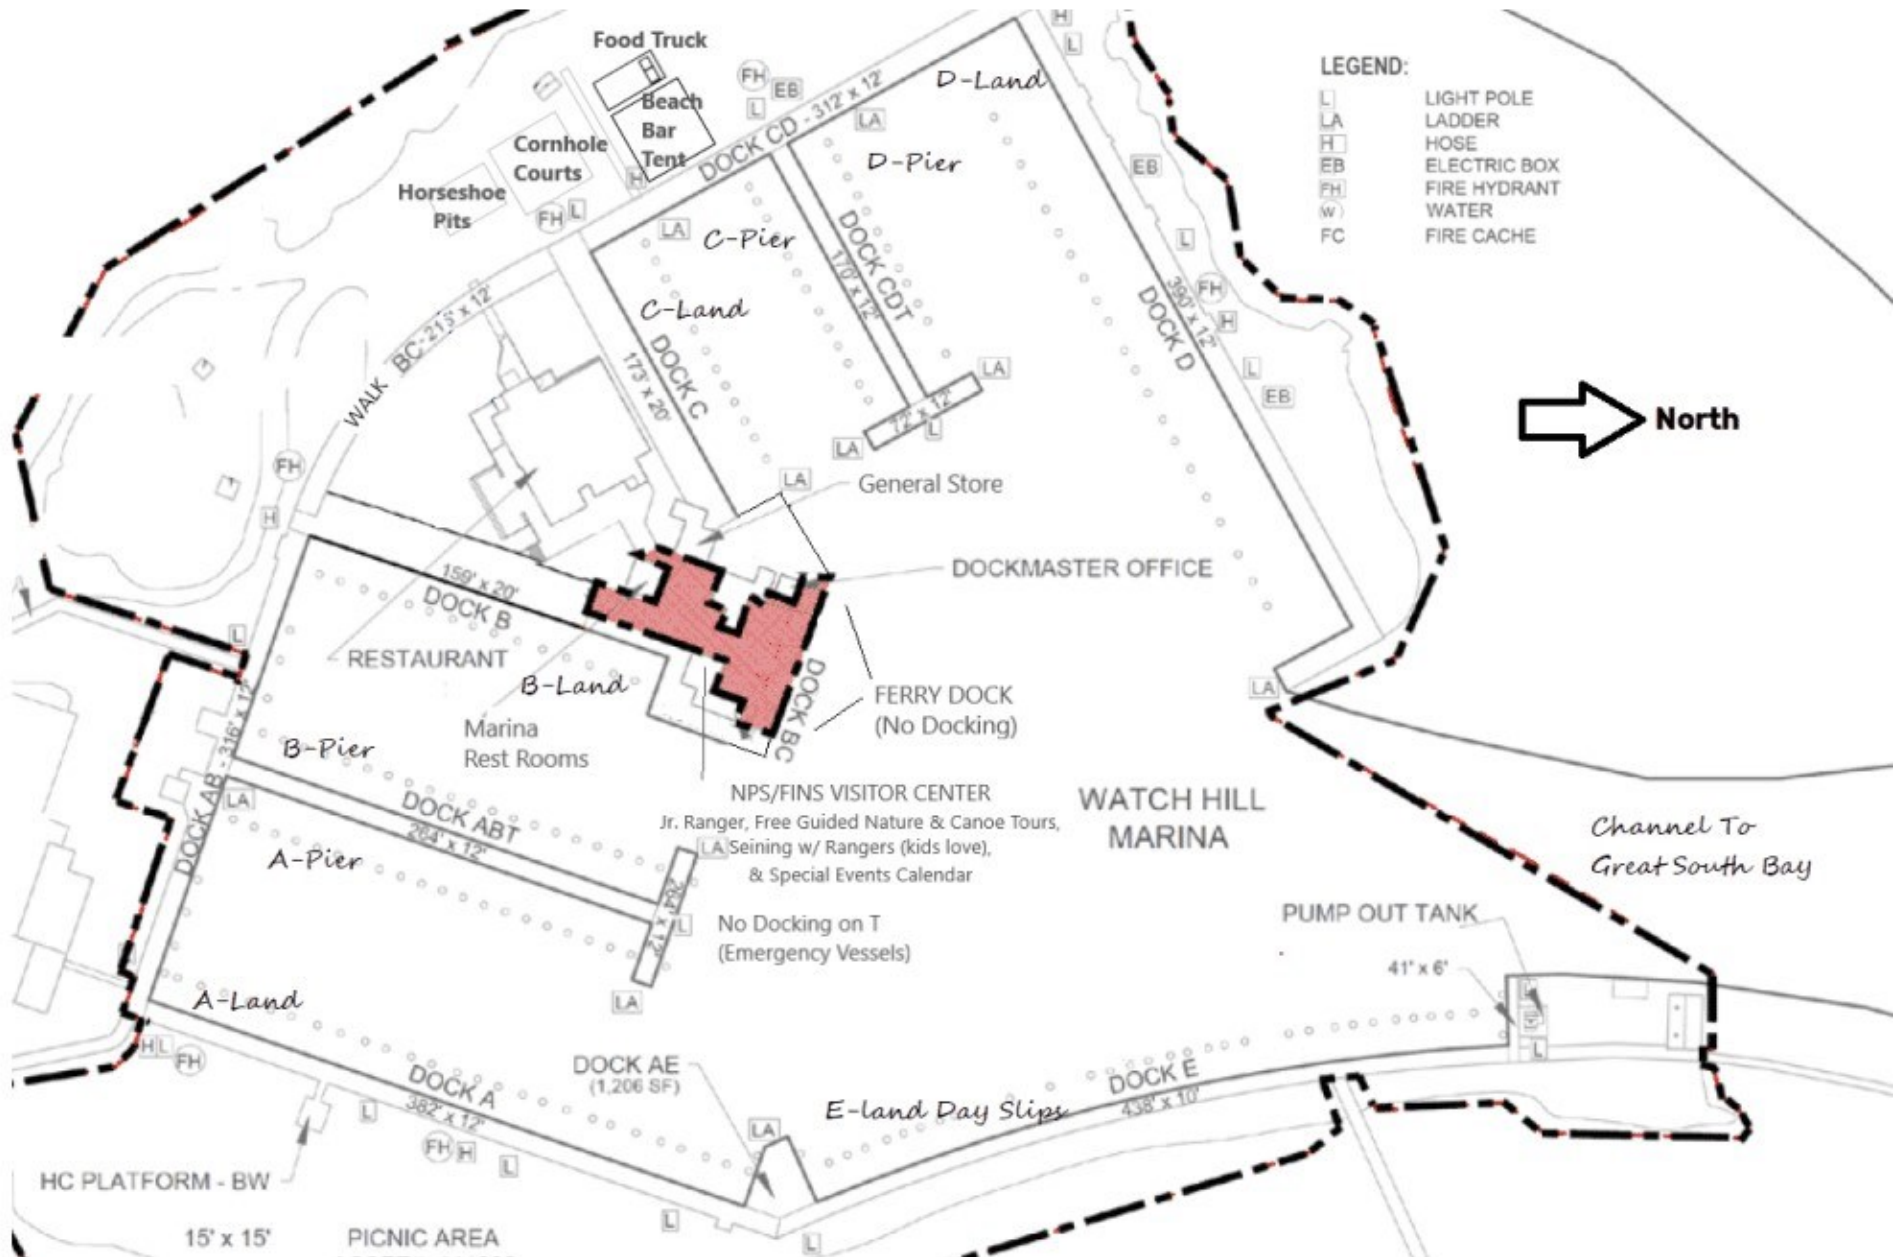

Watch Hill Marina & Visitor Services Map

Watch Hill – Basins C & D

This is an outline of the dockage available.
 Please call to make reservations and
 confirm space.

Watch Hill – Basins A & B